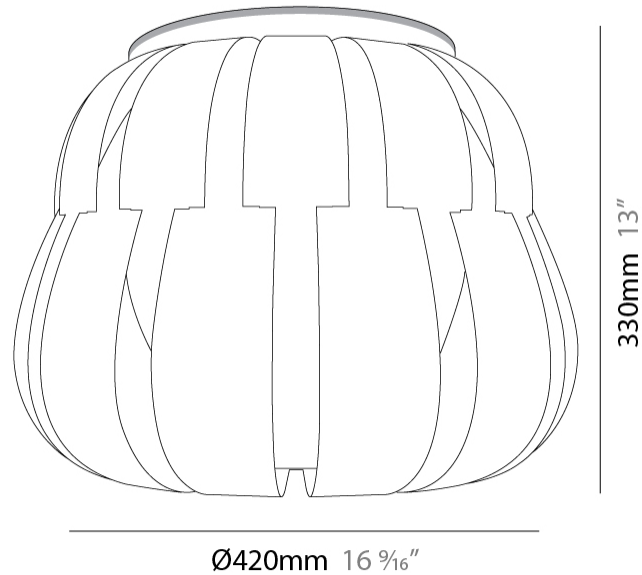

PROJECT	_____
TYPE	_____
SPECIFIER	_____
QUANTITY	_____
DATE	_____

QUEEN SURFACE

D62030-

base number   Finish
Options

1. To build a product code in our configurator select the specify button on the base model # product page
2. To build a manual product code on this datasheet choose from the options listed below in blue font and add the suffix to the base model #

GENERAL

Series: Queen
Partner: Linea Zero
Division: Design
Installation: Surface
Product Type: Ceiling Surface
Mounting Location: Ceiling

PHYSICAL

Diameter (mm): 420
Diameter (in): 16 ⁹/₁₆
Height (mm): 330
Height (in): 13
Diffuser: Polilux™ Shade - See Finish Options
Fixture Finish: WHI / SIL / NGD / COP / PKM
Fixture Material: Polilux™/ Metal holder
Primary Material: Non-Static Polilux

ELECTRICAL

Number of Lamps: 1
Lamp Type: LED Retrofit
Bulb Included: Bulb Not Included
Max. Wattage Per Lamp (W): 7
Lamp Base: E26
Input Voltage (V): 120
Upon Request: 277Vac / GU24

LED

OPTICAL

RATINGS AND CERTIFICATIONS

Certified By: Certified for North American Standards
IP rating: IP20