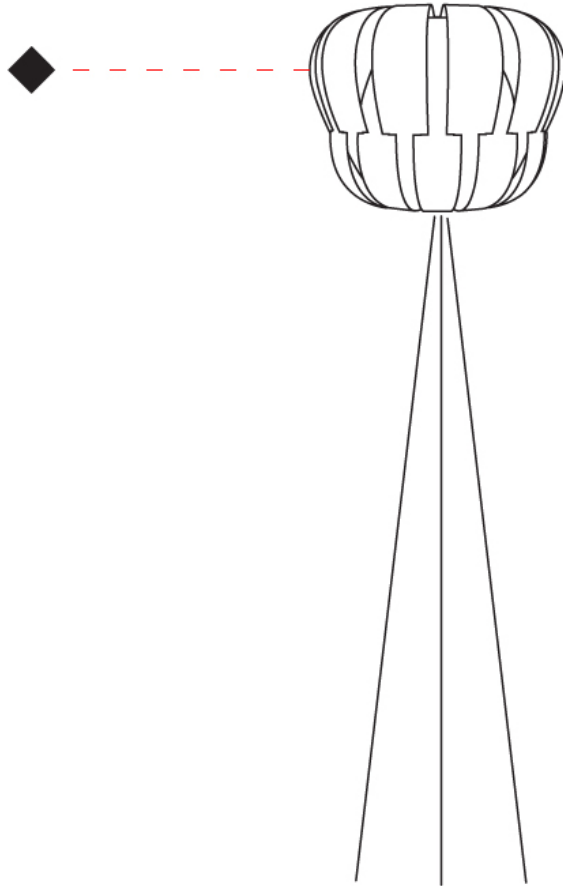

QUEEN PORTABLE

D64040-

PROJECT

TYPE

SPECIFIER

QUANTITY

DATE

D