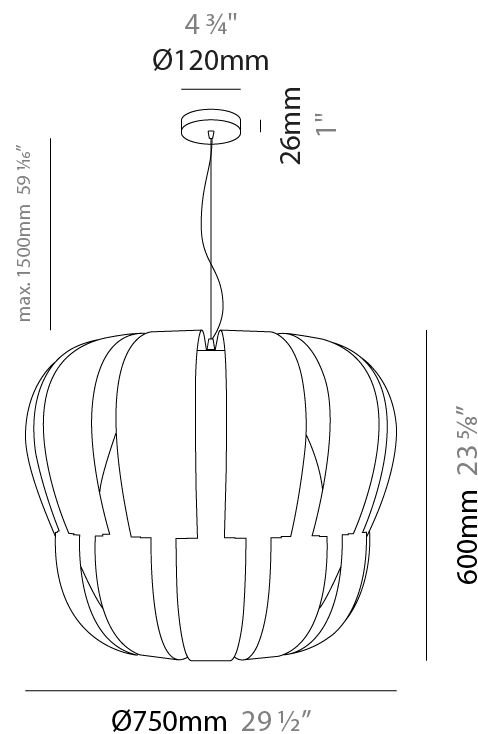

PROJECT	
TYPE	
SPECIFIER	
QUANTITY	
DATE	

QUEEN SUSPENSION

D61041- : D61041-WHI

base number

1. To build a product code in our configurator select the specify button on the base model # product page
2. To build a manual product code on this datasheet choose from the options listed below in blue font and add the suffix to the base model #

GENERAL

Series: Queen
Partner: Linea Zero
Division: Design
Installation: Suspension
Product Type: Pendant
Mounting Location: Ceiling

PHYSICAL

Shape: Abstract
Diameter (mm): 750
Diameter (in): 29 1/2
Height (mm): 600
Height (in): 23 5/8
Max. Overall Height (mm): 2100
Max. Overall Height (in): 82 11/16
Weight (kg): 3.2
Weight (lbs): 6.999
Diffuser: White Polilux™ Shade
Fixture Material: Polilux™/ Metal holder
Primary Material: Non-Static Polilux

ELECTRICAL

Number of Lamps: 3
Lamp Type: LED Retrofit
Bulb Included: Bulb Not Included
Total Output Wattage (W): 21
Max. Wattage Per Lamp (W): 7
Lamp Base: E26
Input Voltage (V): 120

LED

OPTICAL

RATINGS AND CERTIFICATIONS

Certified By: CSA Certified to UL and CSA Standards
IP rating: IP20