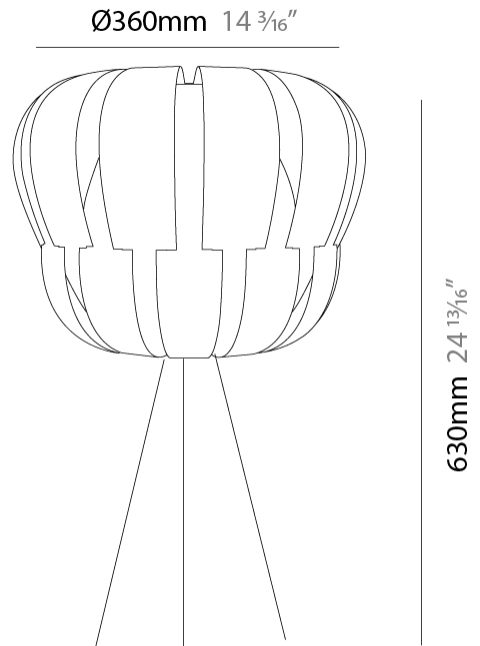

PROJECT	_____
TYPE	_____
SPECIFIER	_____
QUANTITY	_____
DATE	_____

QUEEN PORTABLE

D64036-

base number   Finish
Options

1. To build a product code in our configurator select the specify button on the base model # product page
2. To build a manual product code on this datasheet choose from the options listed below in blue font and add the suffix to the base model #

GENERAL

Series: Queen _____
Partner: Linea Zero _____
Division: Design _____
Installation: Portable _____
Product Type: Table _____
Mounting Location: Table _____

PHYSICAL

Shape: Abstract _____
Diameter (mm): 360 _____
Diameter (in): 14 ³/₁₆ _____
Height (mm): 630 _____
Height (in): 24 ¹³/₁₆ _____
Diffuser: Polilux™ Shade - See Finish Options _____
Fixture Finish: WHI / SIL / NGD / COP / PKM _____
Fixture Material: Polilux™/ Metal holder _____
Primary Material: Non-Static Polilux _____

ELECTRICAL

Number of Lamps: 1 _____
Lamp Type: LED Retrofit _____
Bulb Included: Bulb Not Included _____
Max. Wattage Per Lamp (W): 3 _____
Lamp Base: E12 _____
Input Voltage (V): 120 _____

LED

OPTICAL

RATINGS AND CERTIFICATIONS

Certified By: Certified for North American Standards _____
IP rating: IP20 _____